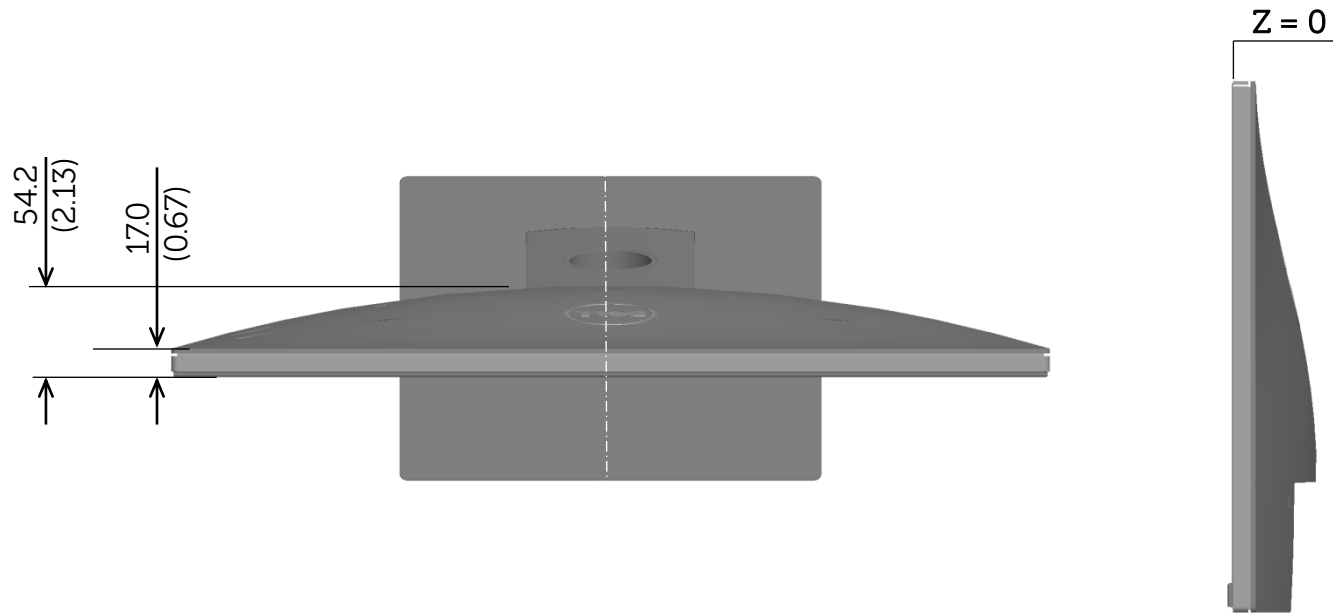

S2216H Outline Dimension

Nominal Dimensions
Unit: mm(inch)

Back view of Monitor without stand

S2316H Outline Dimension

Nominal
Dimensions
Unit: mm(inch)

Back view of Monitor without stand